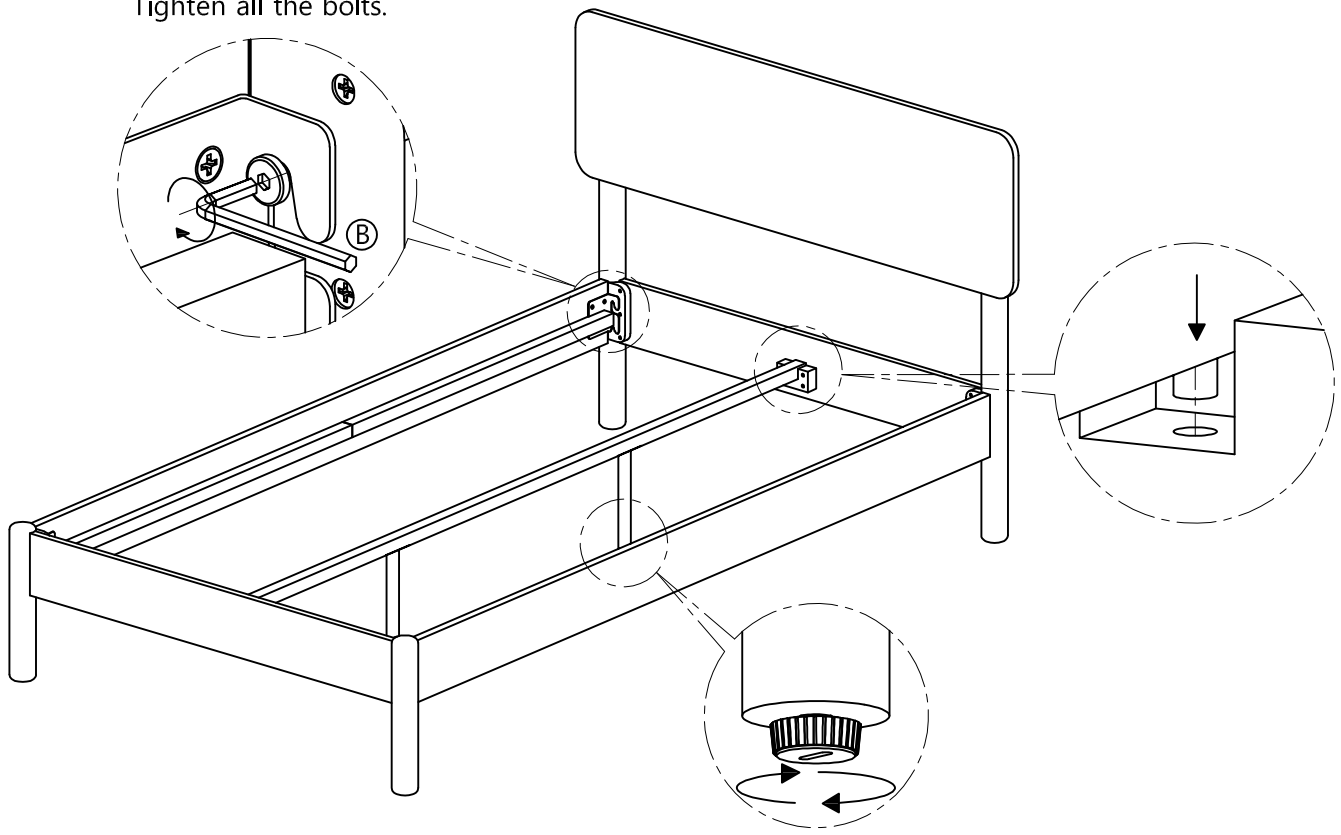

ASSEMBLY INSTRUCTIONS

59966 - LOUIE KING SINGLE BED GLACIER

Please read instructions carefully. Remove all wrapping material, staples and packing straps from the carton. See hardware and furniture parts list for guidance. Be sure you have all parts before you start assembling. Place all wooden furniture parts on a clean flat soft surface, such as carpet or rug to prevent from being scratched.

PARTS INCLUDED

1. Head board	: 1pc
2. Foot board	: 1pc
3. Side board	: 2pcs
4. Rail	: 1pc
5. Metal support	: 1pc
6. Metal leg	: 2pcs

HARDWARE LIST

A. Bolt	: 8pcs
B. Allen key	: 1pc
C. Bolt	: 4pcs
D. Spring washer	: 4pcs
E. Flat washer	: 4pcs

ASSEMBLY INSTRUCTIONS

adairs kids

59966 - LOUIE KING SINGLE BED GLACIER

STEP 1

STEP 2

STEP 3

ASSEMBLY INSTRUCTIONS

adairs kids

59966 - LOUIE KING SINGLE BED GLACIER

STEP 4

Tighten all the bolts.

STEP 5