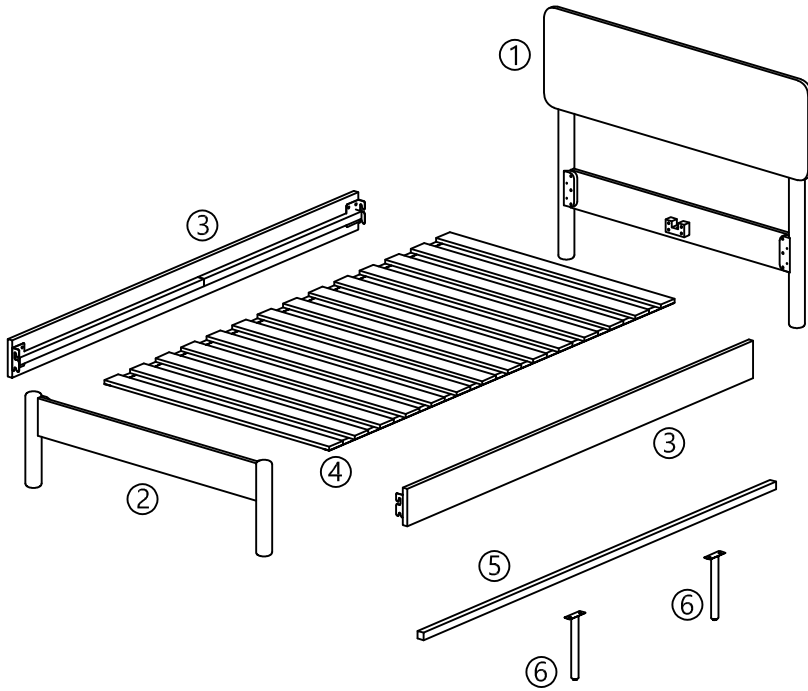

ASSEMBLY INSTRUCTIONS

59966 - LOUIE KING SINGLE BED GLACIER

Please read instructions carefully. Remove all wrapping material, staples and packing straps from the carton. See hardware and furniture parts list for guidance. Be sure you have all parts before you start assembling. Place all wooden furniture parts on a clean flat soft surface, such as carpet or rug to prevent from being scratched.

PARTS INCLUDED

1. Head board	: 1pc
2. Foot board	: 1pc
3. Side board	: 2pcs
4. Rail	: 1pc
5. Metal support	: 1pc
6. Metal leg	: 2pcs

HARDWARE LIST

A. Bolt	: 8pcs
B. Allen key	: 1pc
C. Bolt	: 4pcs
D. Spring washer	: 4pcs
E. Flat washer	: 4pcs