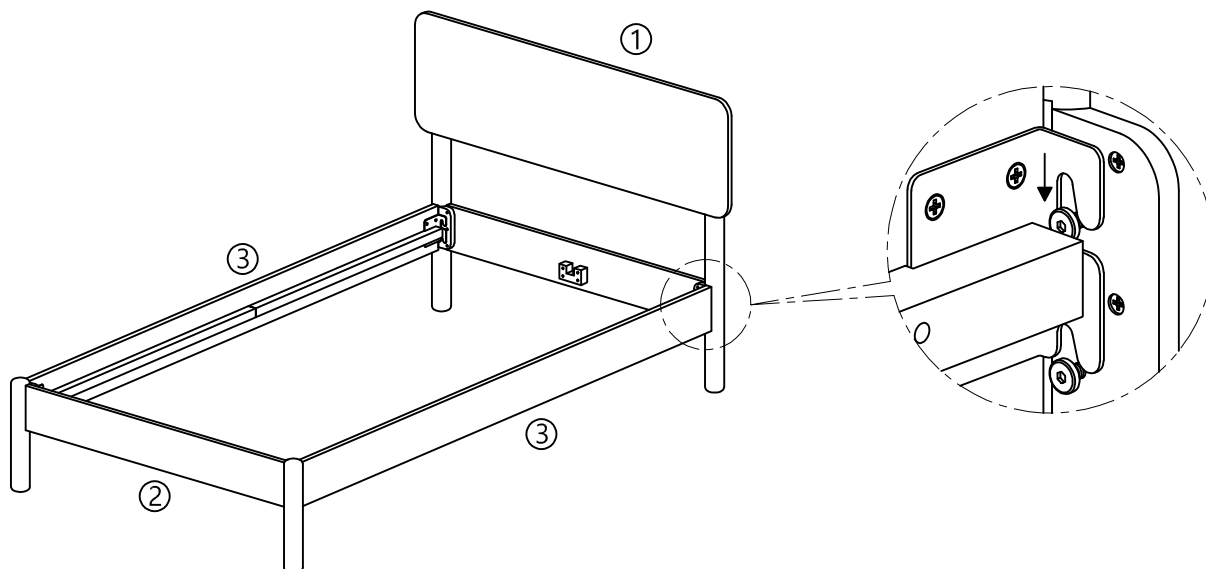

PARTS INCLUDED

1. Head board	: 1pc
2. Foot board	: 1pc
3. Side board	: 2pcs
4. Rail	: 1pc
5. Metal support	: 1pc
6. Metal leg	: 2pcs

HARDWARE LIST

A. Bolt	: 8pcs
B. Allen key	: 1pc
C. Bolt	: 4pcs
D. Spring washer	: 4pcs
E. Flat washer	: 4pcs

ASSEMBLY INSTRUCTIONS

adairs kids

59966 - LOUIE KING SINGLE BED GLACIER

STEP 1

STEP 2

STEP 3

ASSEMBLY INSTRUCTIONS

adairs kids