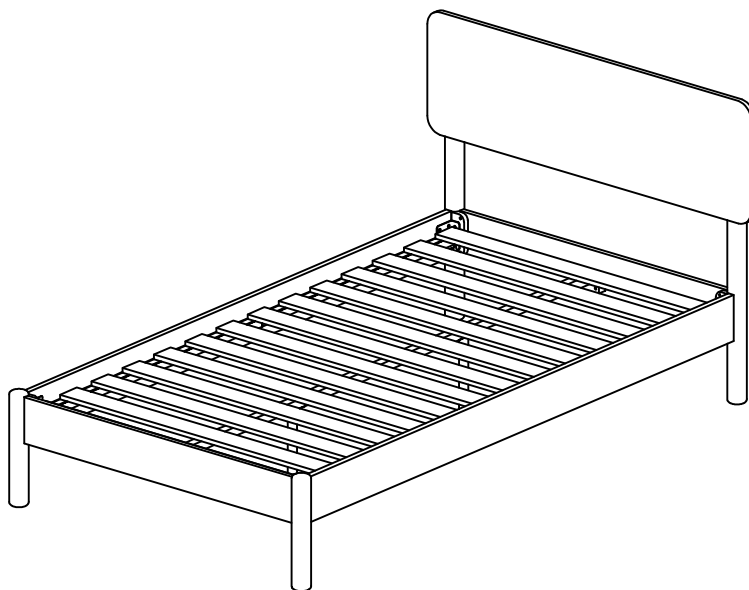

ASSEMBLY INSTRUCTIONS

59966 - LOUIE KING SINGLE BED GLACIER

Please read instructions carefully. Remove all wrapping material, staples and packing straps from the carton. See hardware and furniture parts list for guidance. Be sure you have all parts before you start assembling. Place all wooden furniture parts on a clean flat soft surface, such as carpet or rug to prevent from being scratched.

PARTS INCLUDED

1. Head board	: 1pc
2. Foot board	: 1pc
3. Side board	: 2pcs
4. Rail	: 1pc
5. Metal support	: 1pc
6. Metal leg	: 2pcs

HARDWARE LIST

A. Bolt	: 8pcs
B. Allen key	: 1pc
C. Bolt	: 4pcs
D. Spring washer	: 4pcs
E. Flat washer	: 4pcs

ASSEMBLY INSTRUCTIONS

adairs kids

59966 - LOUIE KING SINGLE BED GLACIER

STEP 1

STEP 2

STEP 3

ASSEMBLY INSTRUCTIONS

adairs kids