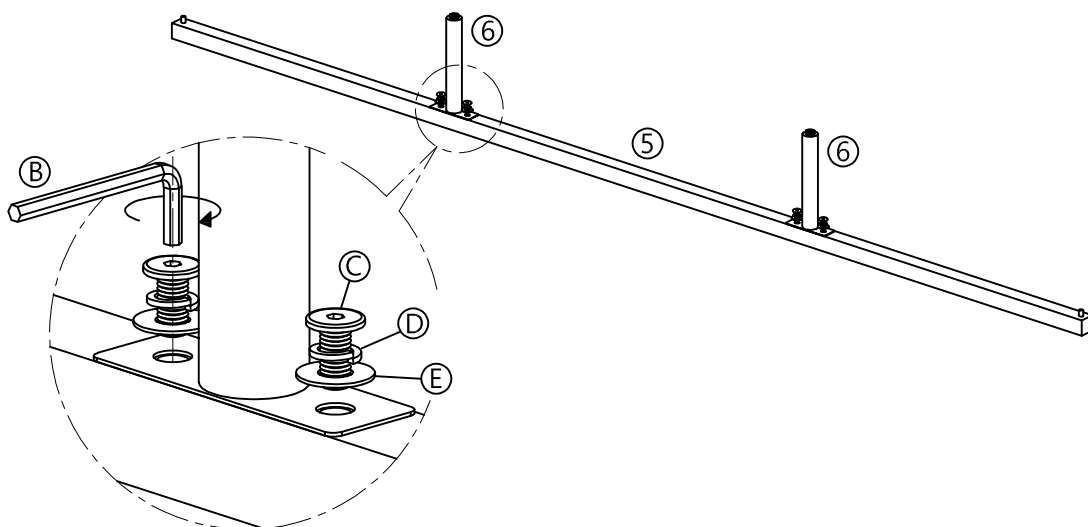

PARTS INCLUDED

1. Head board	: 1pc
2. Foot board	: 1pc
3. Side board	: 2pcs
4. Rail	: 1pc
5. Metal support	: 1pc
6. Metal leg	: 2pcs

HARDWARE LIST

A. Bolt	: 8pcs
B. Allen key	: 1pc
C. Bolt	: 4pcs
D. Spring washer	: 4pcs
E. Flat washer	: 4pcs

ASSEMBLY INSTRUCTIONS

adairs kids

59966 - LOUIE KING SINGLE BED GLACIER

STEP 1

STEP 2

STEP 3

ASSEMBLY INSTRUCTIONS

adairs kids