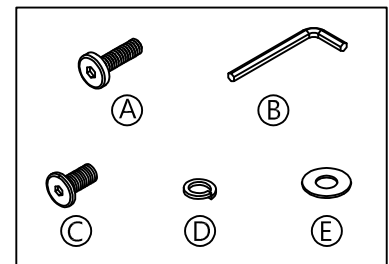

ASSEMBLY INSTRUCTIONS

59966 - LOUIE KING SINGLE BED GLACIER

Please read instructions carefully. Remove all wrapping material, staples and packing straps from the carton. See hardware and furniture parts list for guidance. Be sure you have all parts before you start assembling. Place all wooden furniture parts on a clean flat soft surface, such as carpet or rug to prevent from being scratched.

PARTS INCLUDED

1. Head board	: 1pc
2. Foot board	: 1pc
3. Side board	: 2pcs
4. Rail	: 1pc
5. Metal support	: 1pc
6. Metal leg	: 2pcs

HARDWARE LIST

A. Bolt	: 8pcs
B. Allen key	: 1pc
C. Bolt	: 4pcs
D. Spring washer	: 4pcs
E. Flat washer	: 4pcs