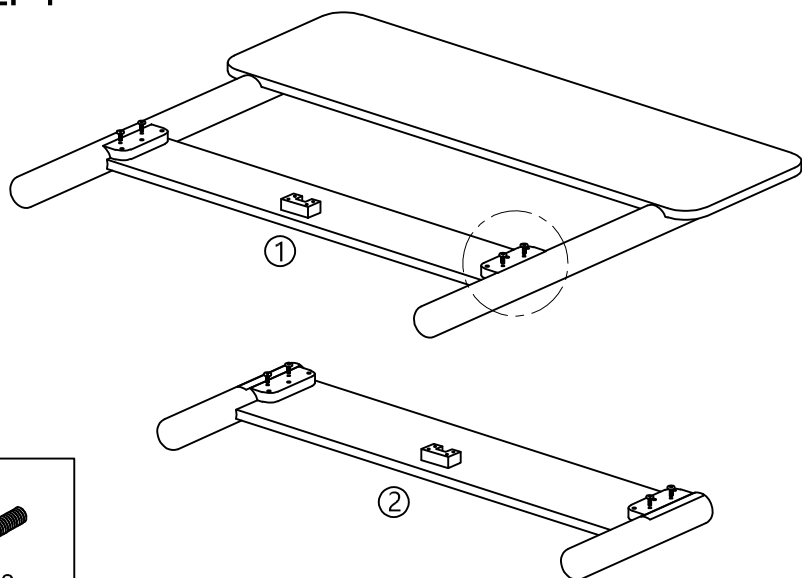

ASSEMBLY INSTRUCTIONS

adairs kids

59966 - LOUIE KING SINGLE BED GLACIER

STEP 1

STEP 2