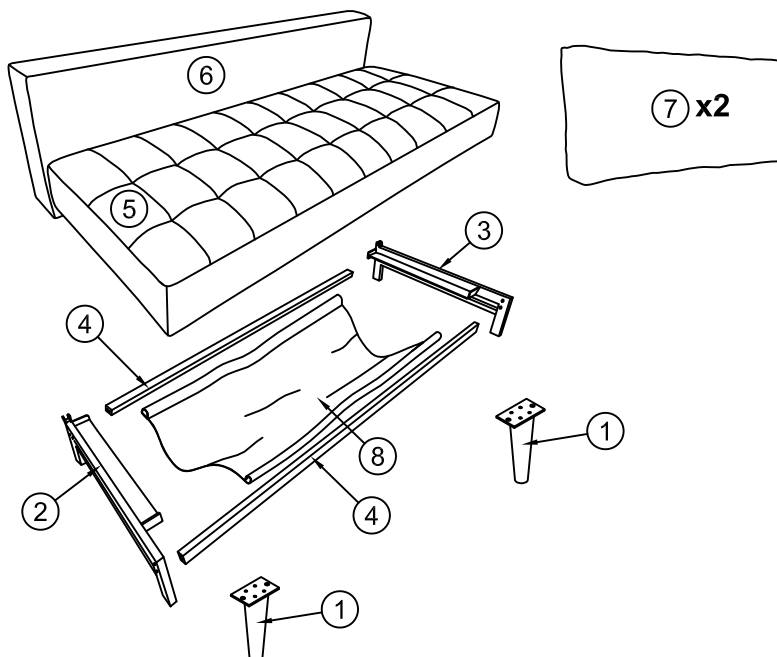

Mx2

Stopper
Ø25x40

Nx2

Felt
Ø30x3

Px1

Spanner
14mm

Qx4

Washer
Ø8/Ø17