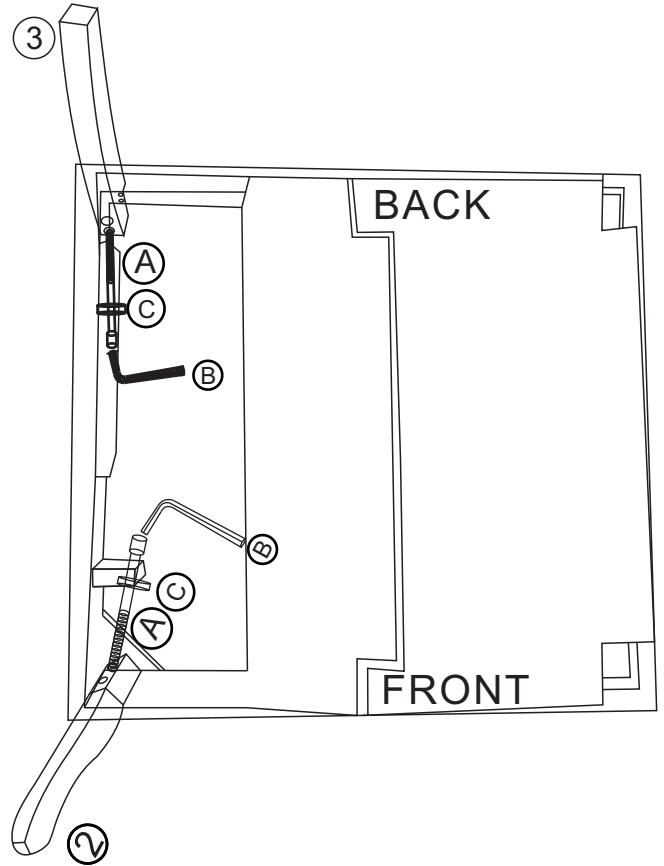

ASSEMBLY INSTRUCTIONS

adairs

AK Fleur Harris Woodlands Armchair

Step 1

Step 2

Step 3

Step 4