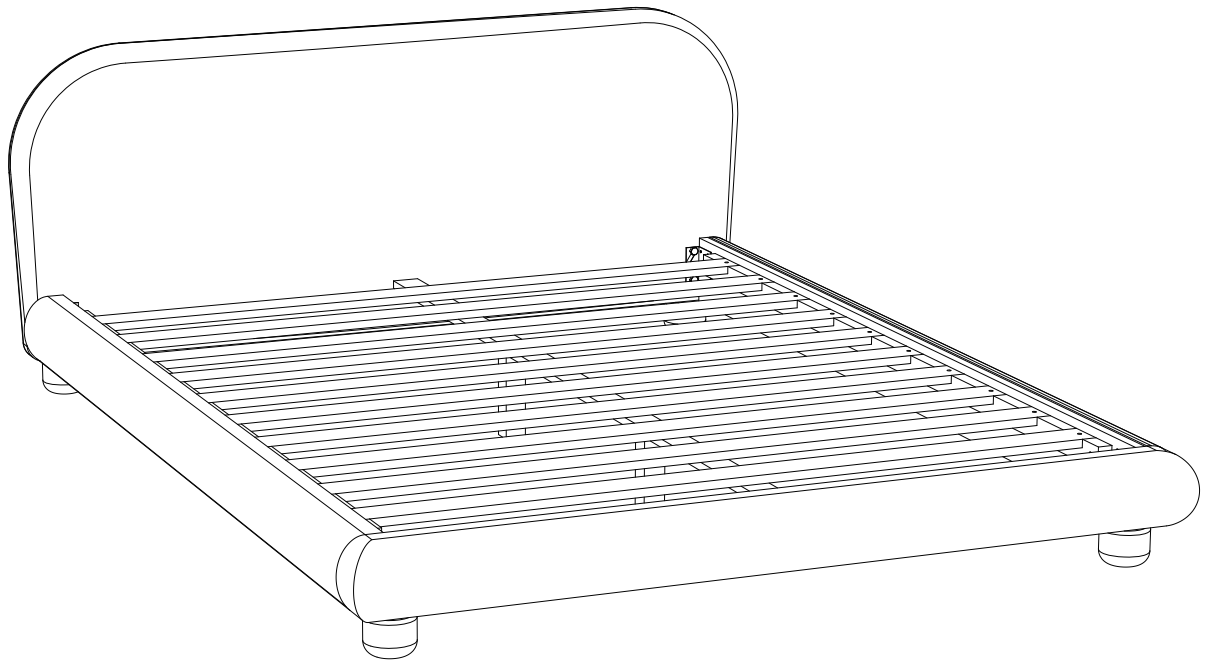

ASSEMBLY INSTRUCTIONS

ZEUS FULL BED

Please read instructions carefully. Remove all wrapping material and packing from the carton. See hardware and furniture parts list for guidance. Be sure you have all parts before you start to assemble the product. Place all furniture parts on a clean surface, such as carpet or rug to prevent the item from being scratched.

Part list:

1 x Part 1

Headboard

A

1 x Part 2

Footboard

B

2 x Part 3

Side Rail

C

4 x Part 4

Leg

D

1 x Part 5

Center Rail

E